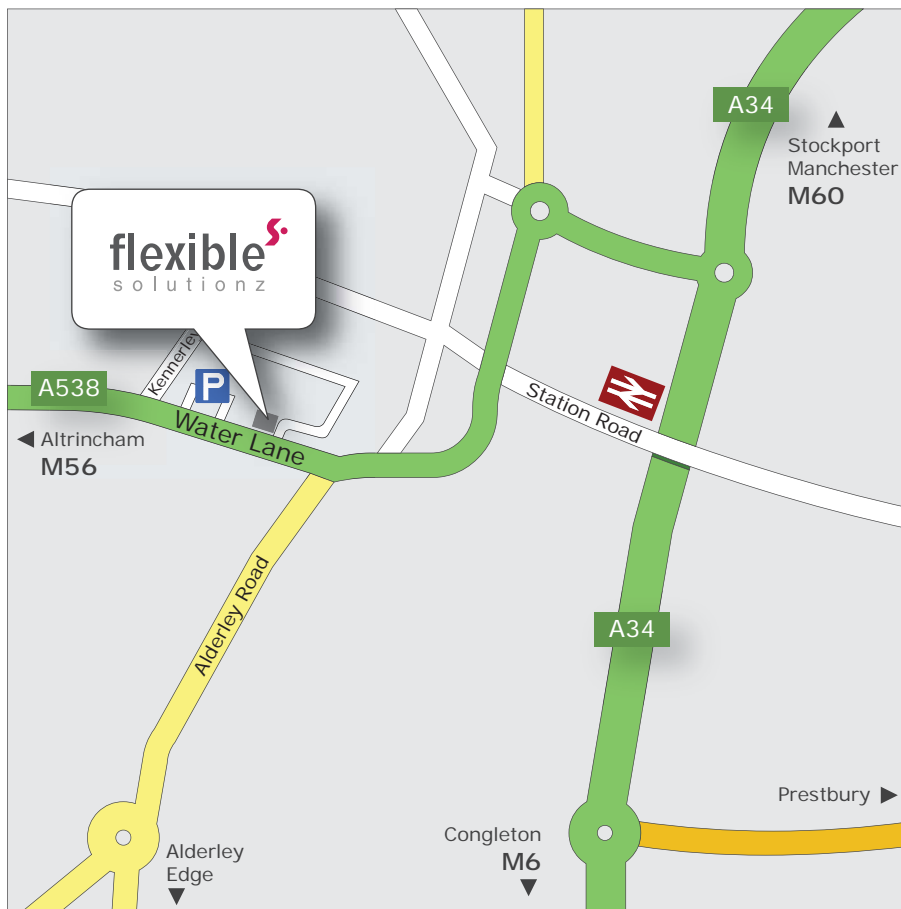

## location

Our office is located on the 3rd Floor of Springfield House which is on Water Lane in Wilmslow Town Centre.

If approaching from the M56 the building will be on your left hand side on the corner of Grove Way, after the Slug & Lettuce.

If you've come through the town centre from the A34 or other locations the building will be on your right hand side after Toni & Guy.

There is a large Pay & Display Multi-Storey Car Park, 100 yards from the building on Water Lane

## from the south

Travel North on the M5 followed by the M6, leave the M6 to join the M56 at junction 10. Leave the M56 at junction 6 following signs for Wilmslow and Macclesfield, follow the A538 into Wilmslow Town Centre.